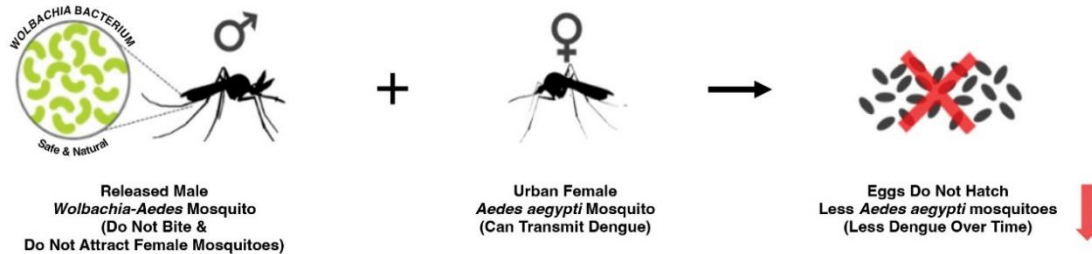

February 2025

Dear Parents,

Project *Wolbachia* – Singapore: Release of Male *Wolbachia-Aedes* Mosquitoes every Wednesday & Saturday to Help Fight Dengue in the Neighbourhood

As part of Project *Wolbachia* – Singapore, NEA will be **releasing male *Wolbachia*-carrying *Aedes aegypti* (*Wolbachia-Aedes*) mosquitoes** to help fight dengue in the neighbourhood. Starting **19 February 2025**, releases will be carried out at residential areas which may include the vicinity of schools every **Wednesday & Saturday morning** from 6.00 am to 12.00 pm. You and/or your child may notice more mosquitoes at the school’s vicinity but don’t worry, **male mosquitoes do not bite** unlike their female counterpart. For the release locations, please refer to Annex A.

2 The early results from the multi-site field study, started in 2022, has shown that residents living in these study sites are about 75% less likely to be infected with dengue. This is the result of an 80% to 90% reduction in *Aedes aegypti* mosquito population at the sites.

3 How it works

- Released male ***Wolbachia-Aedes*** mosquitoes mate with urban female *Aedes aegypti* mosquitoes (without *Wolbachia*), resulting in eggs that **do not hatch**. Continued releases lead to a decline in the urban *Aedes aegypti* mosquito population, thereby reducing dengue transmission.

*Project *Wolbachia* targets *Aedes aegypti* mosquitoes - the main vector for dengue.

4 What you and/or your child can do

- Continue with your usual mosquito control measures. Apply insect repellent or kill the mosquitoes as you normally would, as it is difficult to tell the male and female mosquitoes apart.